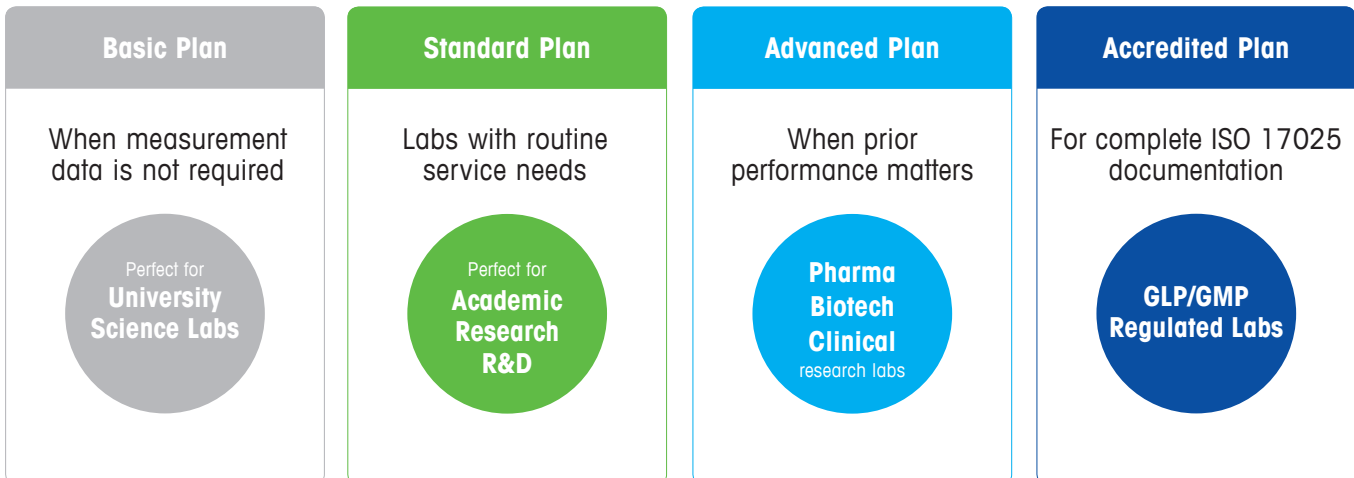

## For All Pipette Brands...

**Rainin, Gilson, Eppendorf, Thermo Fisher, Sartorius...**  
**Your pipettes need regular check ups. Whatever your service need, trust Rainin for exceptional quality and attention to detail.**

Rainin makes it easy to get fast, reliable pipette service and calibration.

- We come to you
- Eliminate chain-of-custody concerns
- Nationwide service capability
- ISO 17025 accredited by A2LA
- Calibrated to ISO 8655 or Rainin on-site standard tolerances
- METTLER TOLEDO balances
- Minimal downtime
- Calibration in the environment where pipettes are used

Service Plan

Calibration Plans

See reverse page for detail information

## Ordering Information

BASIC PLAN	PREVENTIVE MAINTENANCE	AS FOUND	AS RETURNED	CALIBRATION CERTIFICATES
When measurement data is not required	✓	n/a	4 test weighings @ 10% and 100%	N/A

- Full preventive maintenance (PM) with seal replacement and leak test
- Calibrated to Rainin on-site standard tolerances